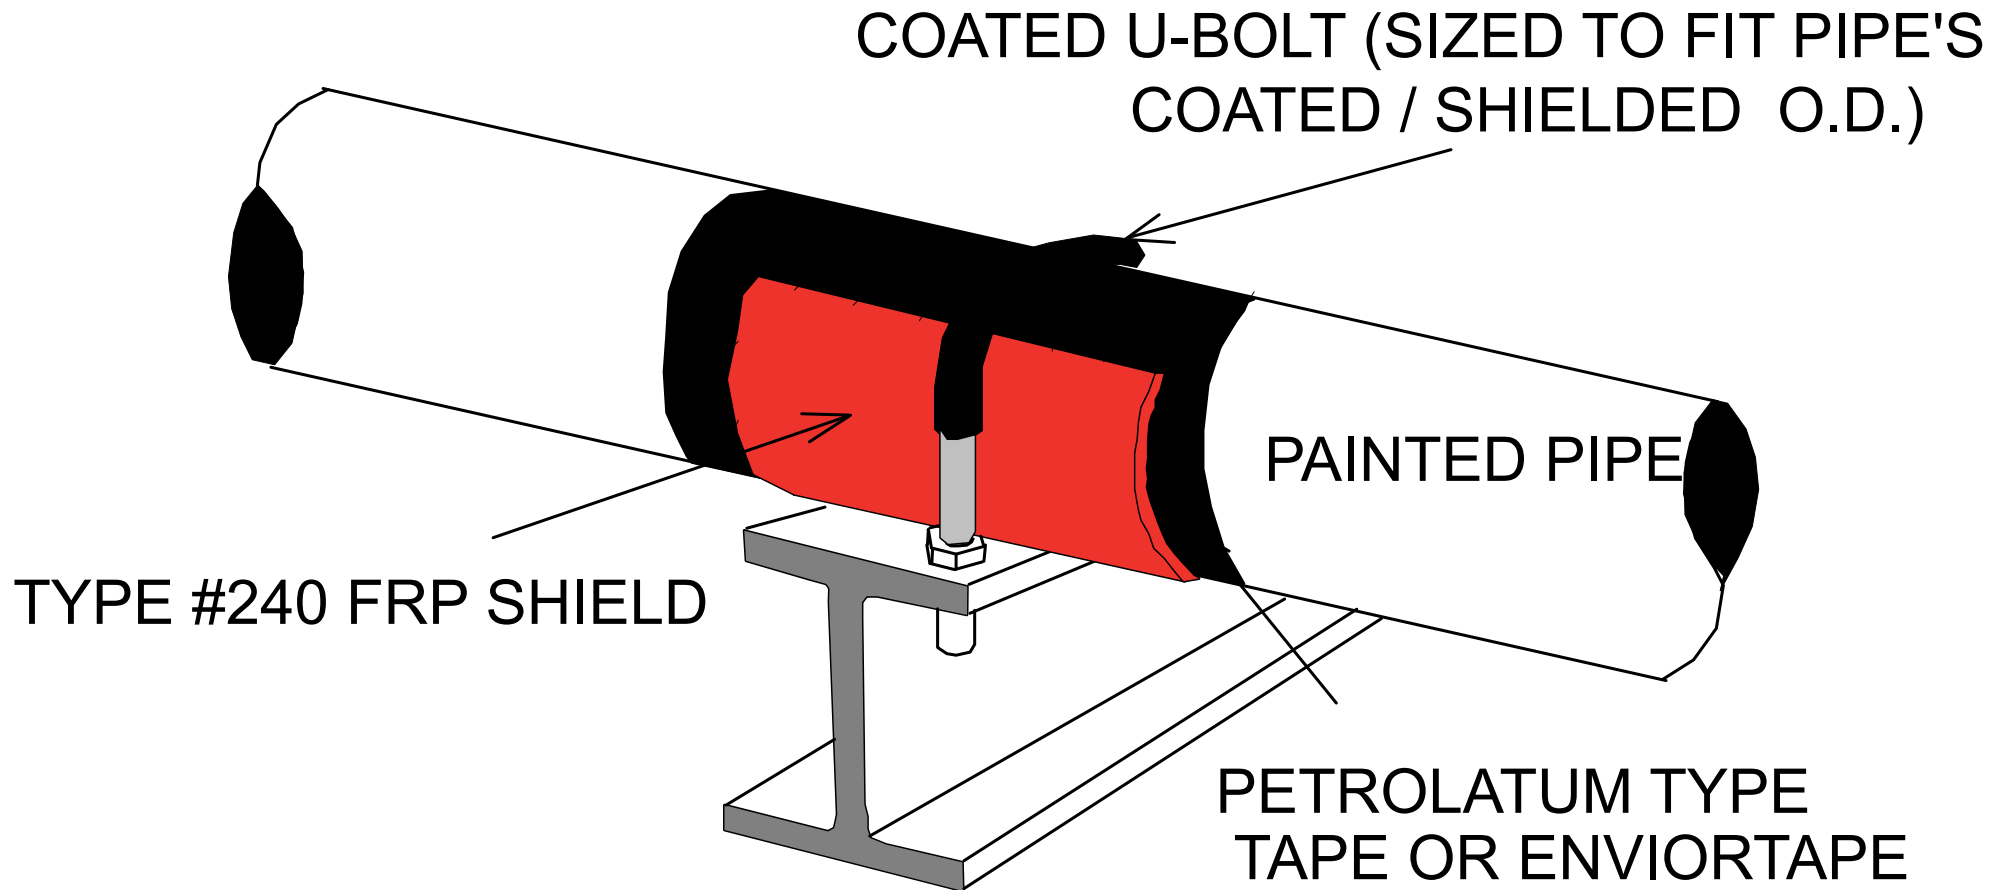

PRODUCTS PIPELINE SUPPORT DETAIL

GLAS MESH CO.	
PIPELINE SUPPORT	
DATE	SCALE NONE
DRAWN BY CED	DWG NO. GARY4