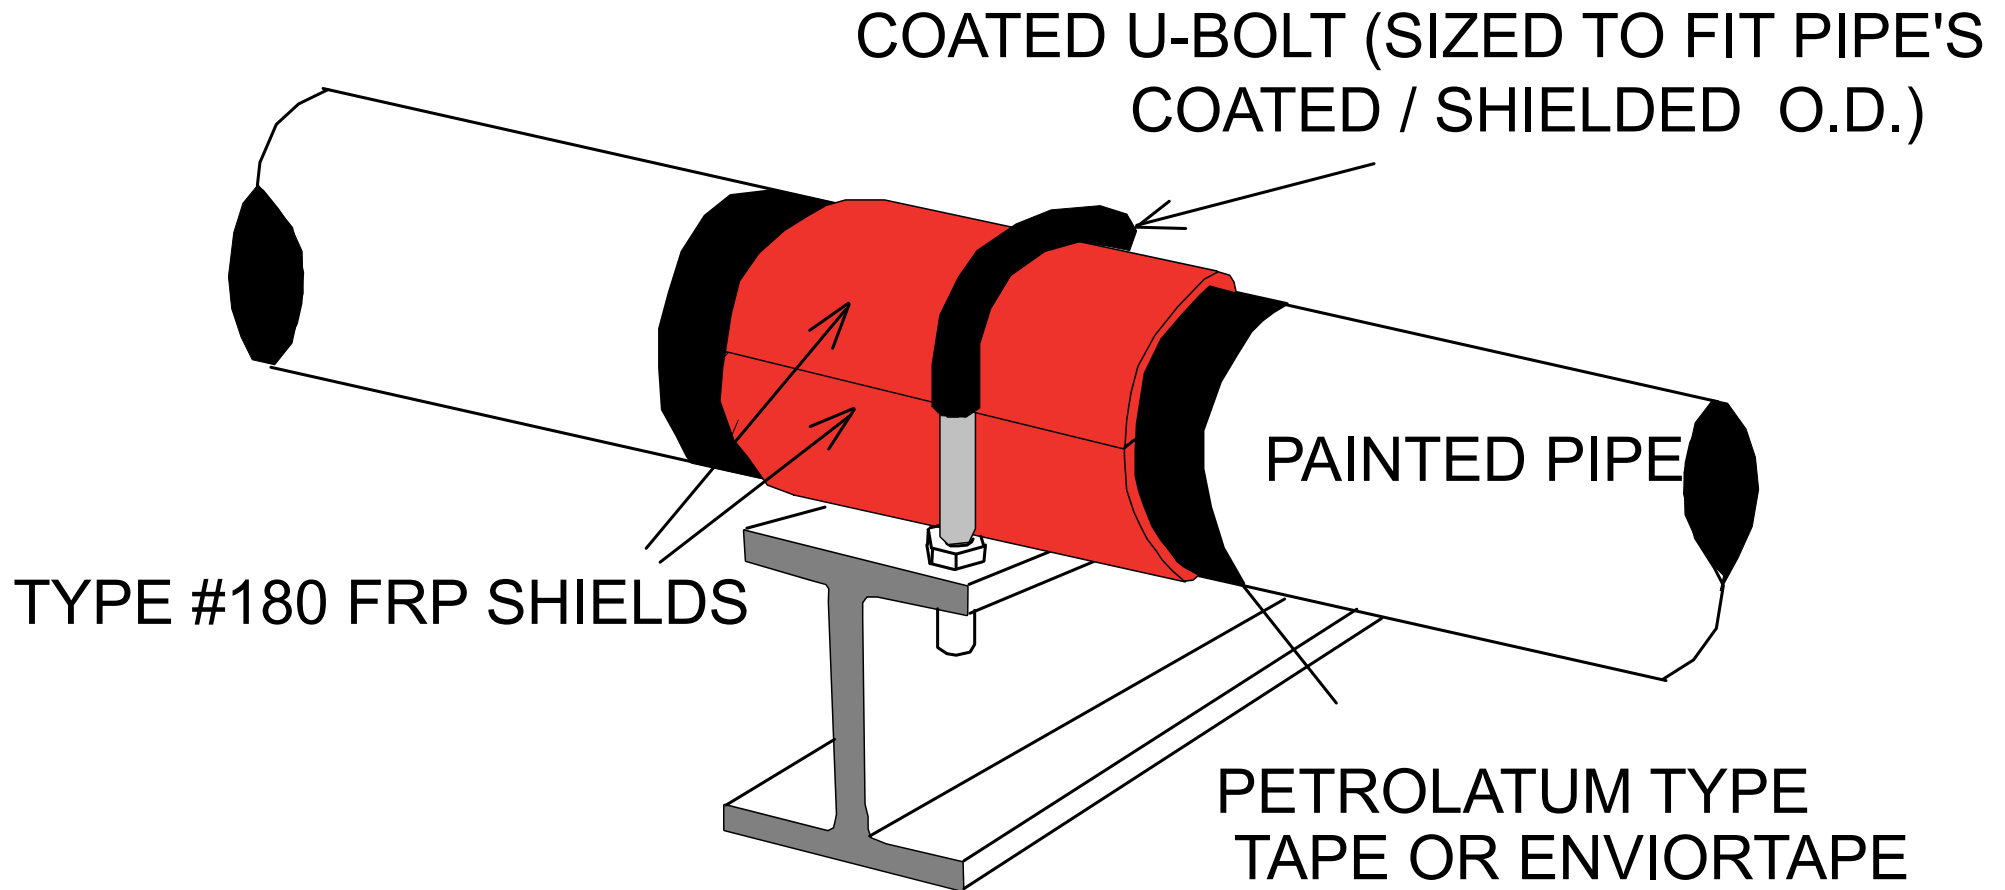

PRODUCTS PIPELINE SUPPORT DETAIL

GLAS MESH CO.	
PIPELINE SUPPORT	
DATE	SCALE NONE
DRAWN BY CED	DWG NO. GAR4180